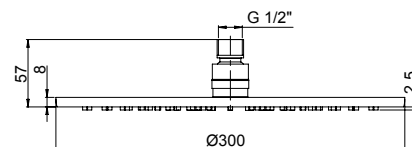

50CR759/25EBI

Soffione anticalcare in ottone cromato Ø250.
Anti-limestone brass showerhead, Ø250.

50CR759/30EBI

Soffione anticalcare in ottone cromato Ø300.
Anti-limestone brass showerhead, Ø300.