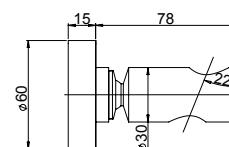

53CR185T

Supporto murale tondo in ottone a snodo.
Round brass shower holder with joint.