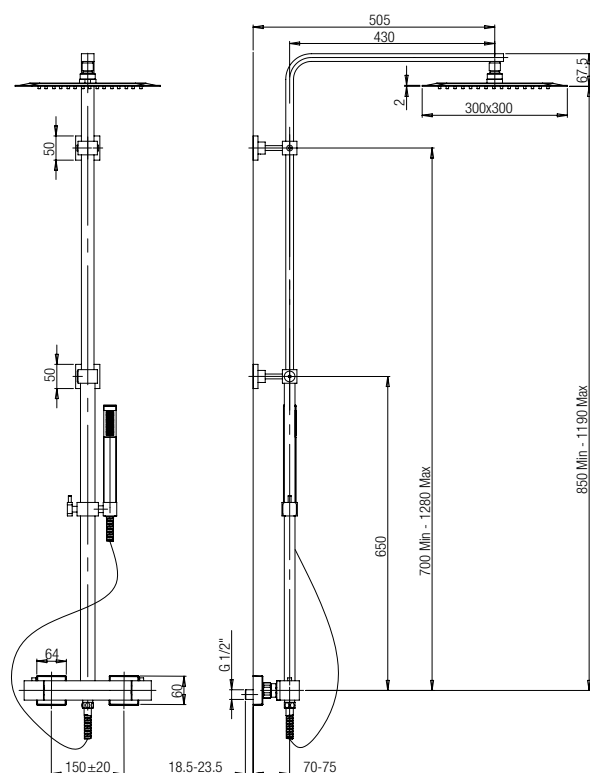

Altezza regolabile  
Adjustable height

Flessibile PVC cm 175  
calotta girevole  
PVC flexible hose with  
swivel nut, length 175cm

**Base colonna doccia termostatica quadra**  
Master composition for square thermostatic shower column