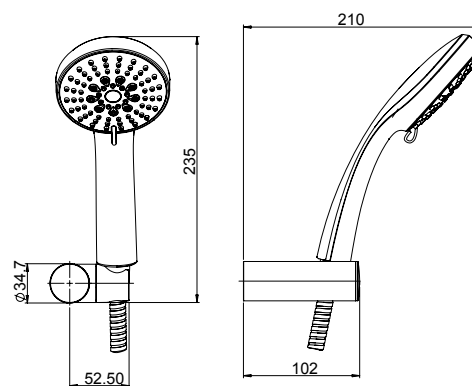

53CR131P2

Kit doccia a parete snodato ABS
con doccetta 5 getti D. 100 e
flessibile Starflex cm 150.

Adjustable ABS shower kit with
joint, 5-jet hand shower D.100 and
Starflex flexible hose cm 150.