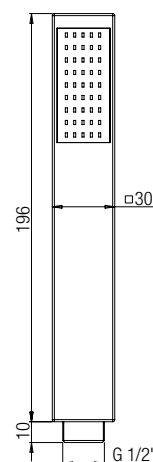

82CR155

Doccetta anticalcare in ABS - 1 getto.
Anti-limestone ABS hanshower - 1 jet.