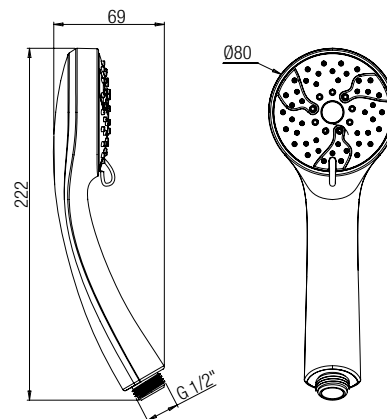

doccette ABS

ABS handshowers

53CR155/P1

Doccetta anticalcare ABS 3 getti - Ø80.
Anti-limestone handshower in ABS, 3 jets - Ø80.