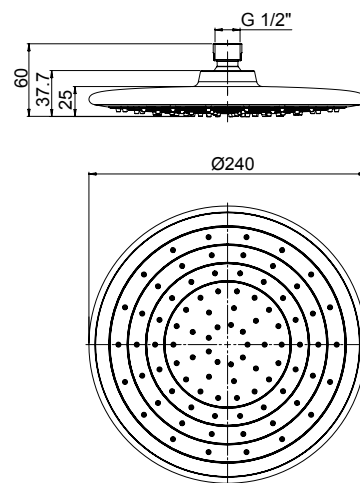

50CR759G5TB24E

Soffione anticalcare in ABS Ø240.

Anti-limestone ABS shower head, Ø240.

50CR759TCASQE

Soffione anticalcare in ABS 200x200 mm.

Anti-limestone ABS shower head, 200x200 mm.