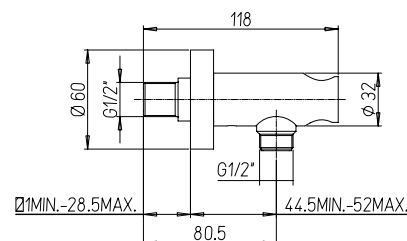

73CR480

Supporto fisso a parete.
Fixed shower holder.