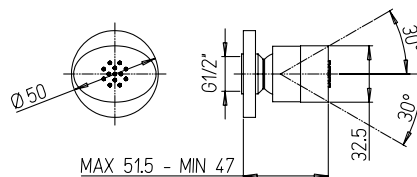

accessori

accessories

86CR721

Soffione laterale idromassaggio.
Body jet.