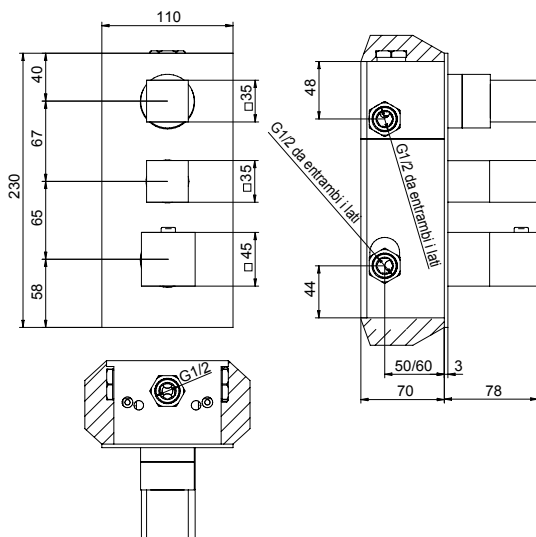

art. 84CR430R