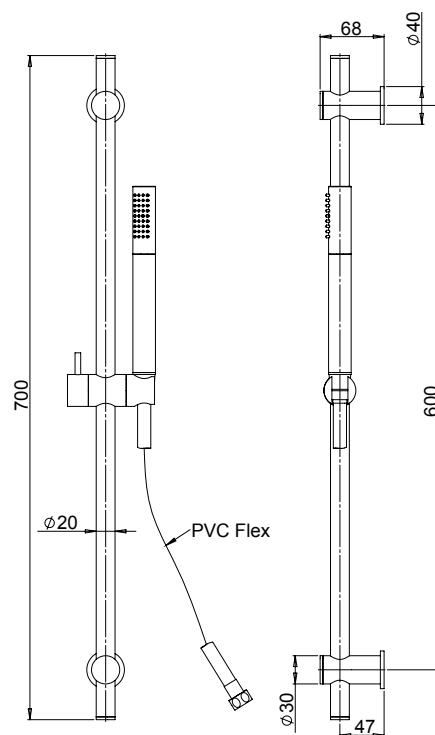

saliscendi ottone brass sliding rails

50CR126/P4

Doccia saliscendi P4 senza portasapone con doccetta anticalcare in metallo e flessibile PVC grigio cm 175.

Sliding rail P4 without soap dish - metal anti-limestone handshower and grey PVC flexible hose length 175 cm.

50CR129/P6

Doccia saliscendi P6 in metallo senza portasapone, con asta QUADRA, doccetta anticalcare monogetto QUADRA e flessibile PVC grigio cm 175.

Metal sliding rail P6 without soap dish - SQUARE bar with 1-jet anti-limestone SQUARE handshower and grey PVC flexible hose length 175 cm.