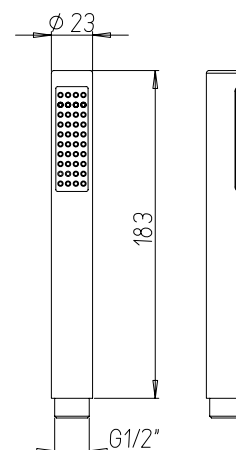

92CR155

Doccetta anticalcare Ø23 in ABS - 1 getto.
Ø23 anti-limestone handshower, in ABS - 1 jet.