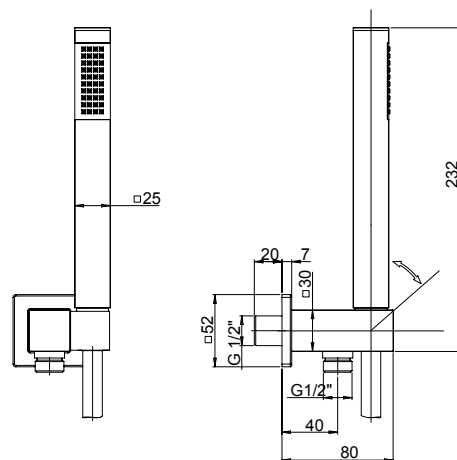

53CR440QP6

Kit doccia a parete snodato con presa acqua in ottone, doccetta ottone 1 getto e flessibile Silverflex cm 175.

Brass shower kit with joint, water outlet, 1-jet hand shower and cm 175 Silverflex flexible hose.