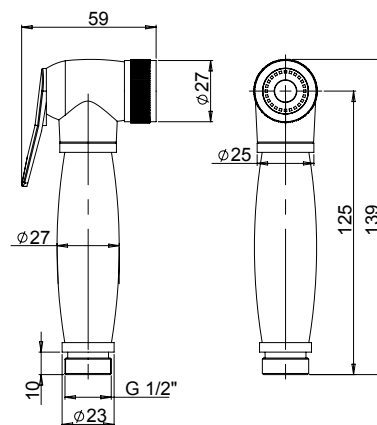

53CR155/574IG

Doccia igienica in ottone.
Brass hygienic shower.