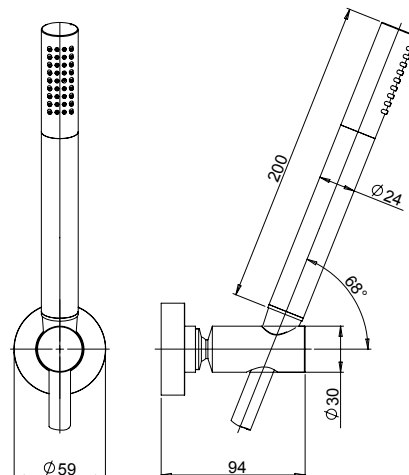

duplex doccia shower set

53CR131TP4

Kit doccia a parete snodato in ottone, doccetta ottone 1 getto e flessibile Silverflex cm 175.
Adjustable brass shower kit with joint, 1-jet hand shower and Silverflex flexible hose cm 175.