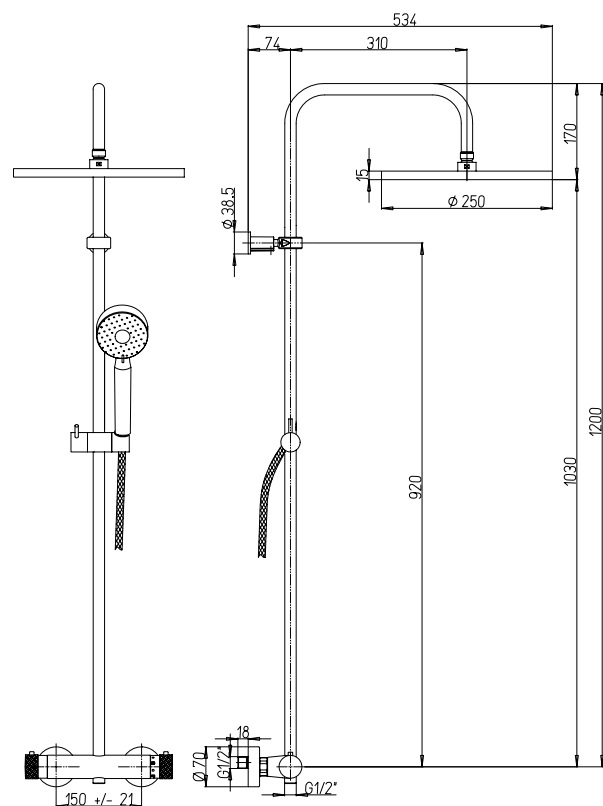

colonna doccia termostatica COX 2 COX 2 thermostatic shower column

Colonna doccia con miscelatore termostatico con maniglie ABS cromate e pulsante di sicurezza 38°, deviatore integrato, tubo in ottone e supporto doccia scorrevole.

Shower column with thermostatic mixer, ABS handles, 38° safety button, integrated diverter, brass tube, adjustable shower holder.

A questa colonna doccia è possibile combinare un soffione e una doccia scegliendo tra le opzioni da noi consigliate nella pagina successiva, in modo da trovare la soluzione più gradevole e funzionale per la vostra doccia.

This shower column can be combined with a shower head and a handshower to select among the options recommended in the next page to find the most convenient solution.