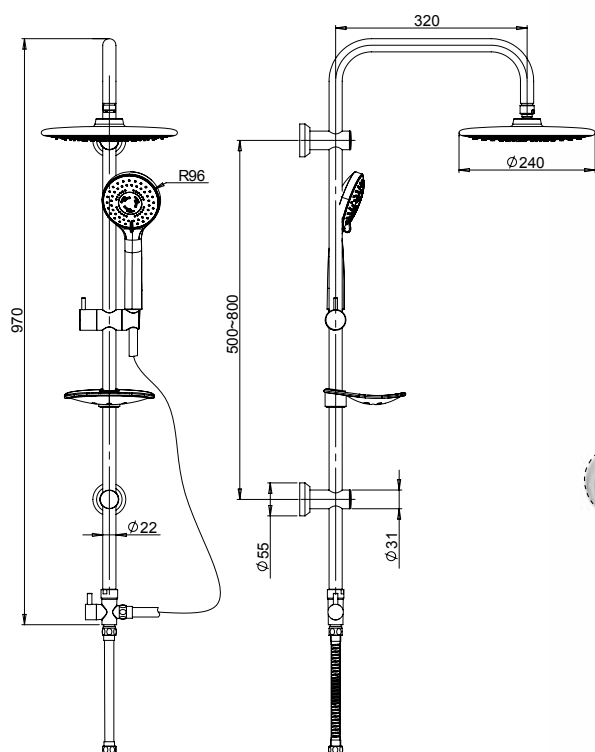

colonna doccia - RS shower column - RS

Art. 50CR191RSP3

Colonna doccia con deviatore e flessibile di collegamento, interasse regolabile, soffione anticalcare ABS 240 mm.

Doccetta anticalcare ABS 3 getti.

Tubo acciaio cromato diametro 22 mm.

Deviatore in ottone.

Supporto scorrevole ABS.

Portasapone trasparente.

Flessibile cromato doppia graffatura cm 150.

Flessibile di collegamento cm 50.

Fissaggi a parete regolabili.

Shower column with diverter and flexible connection, adjustable centres, ABS shower head 240mm.

Anti-limestone ABS handshower - 3 jets.

Stainless steel tube $\varnothing$ 22mm.

Brass diverter.

ABS adjustable shower holder.

Transparent soap disher.

Double interlock flexible hose 150cm.

Flexible connection 50cm.

Adjustable wall fixing kit.