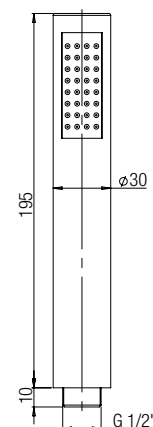

53CR155/P7BI

Doccetta anticalcare in ABS - 1 getto.
Anti-limestone ABS hanshower - 1 jet.