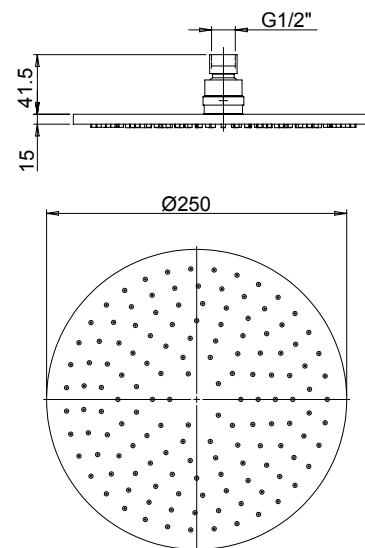

50CR759TCARE20E

Soffione anticalcare in ABS Ø200.
Anti-limestone ABS showerhead, Ø200.

50CR759TCARE25E

Soffione anticalcare in ABS Ø250.
Anti-limestone ABS showerhead, Ø250.