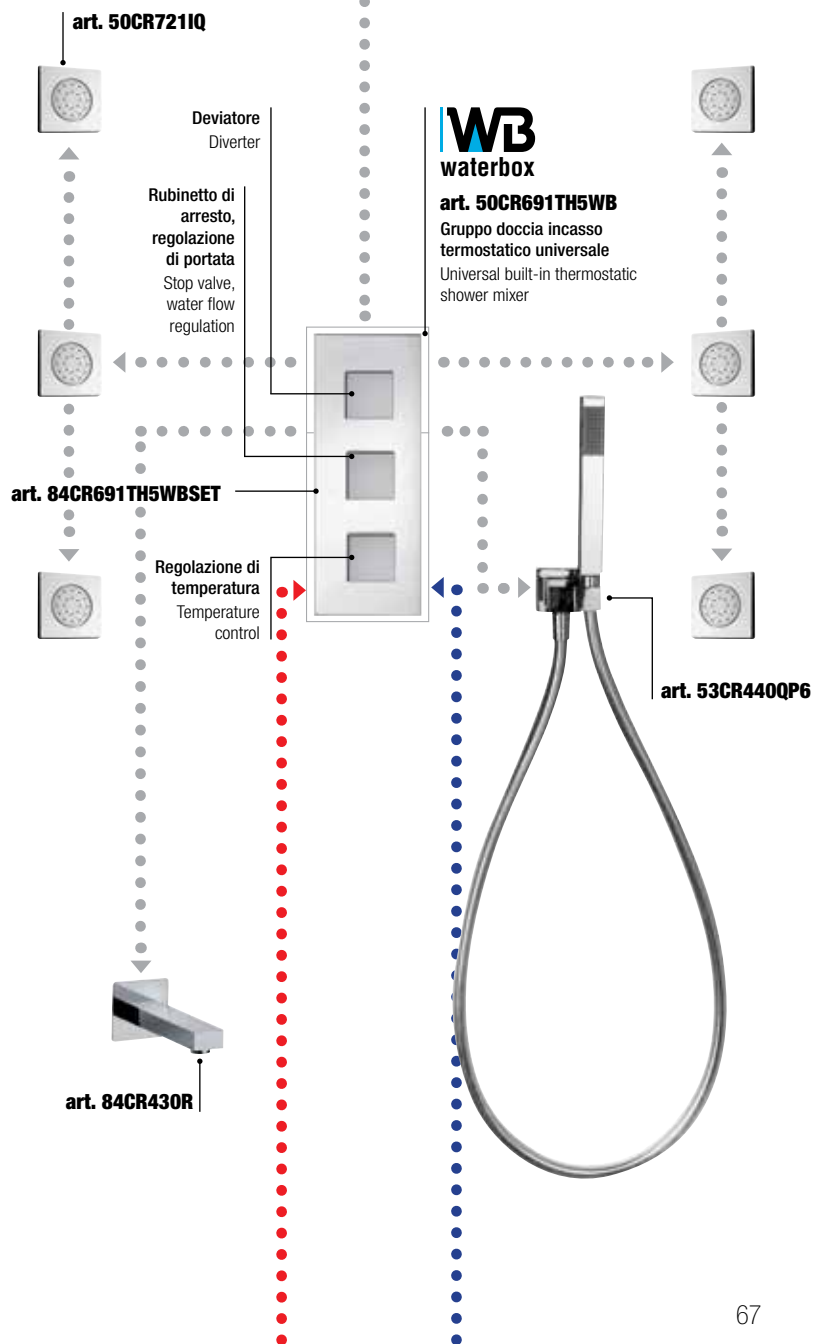

combinazione 5 uscite

5 water outlet scheme

Set maniglia, piastra e cartuccia termostatica.

Soffione anticalcare in acciaio inox 250x250 mm ultrapiatto

Braccio doccia a parete Ø30 con fissaggio rinforzato.

Kit doccia a parete snodato con presa acqua in ottone,

doccetta ottone 1 getto e flessibile Silverflex cm 175.

Soffione laterale idromassaggio.

Set handle, plate and thermostatic cartridge.

Ultra-thin stainless steel and anti-limestone shower head, 250x250.

Ø30 wall mounted shower arm with strengthened fixing.

Brass shower kit with joint, water outlet, 1-jet hand shower

and cm 175 Silverflex flexible hose. Body jet.

art. 50CR745T730BI

art. 50CR759UPQE