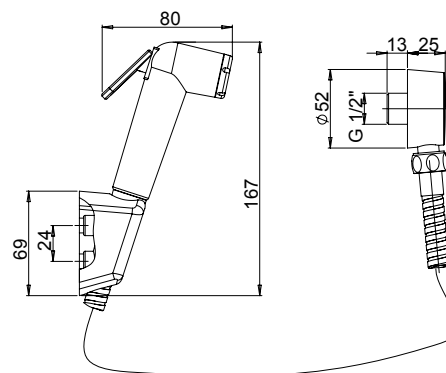

51CR133IG2

Kit doccia igienica ABS con presa acqua e flessibile cm 100.
Hygienic ABS shower set with water outlet and cm 100 flexible hose.