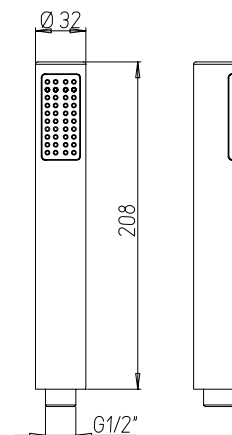

81CR155

Doccetta anticalcare Ø32 in ABS - 1 getto.
Ø32 anti-limestone ABS hanshower - 1 jet.