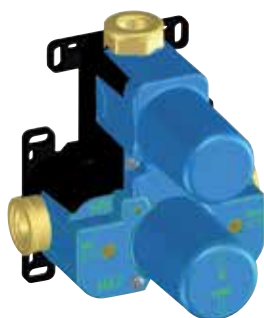

€ 142,00

**690TH**

Set maniglia, piastra e cartuccia termostatica - Set handle, plate and thermostatic cartridge

**89..690THSET LADY**

CR  
OP - PW - YO - BD

**86..690THSET OVO**

CR  
PW

**84..690THSET DAX R**