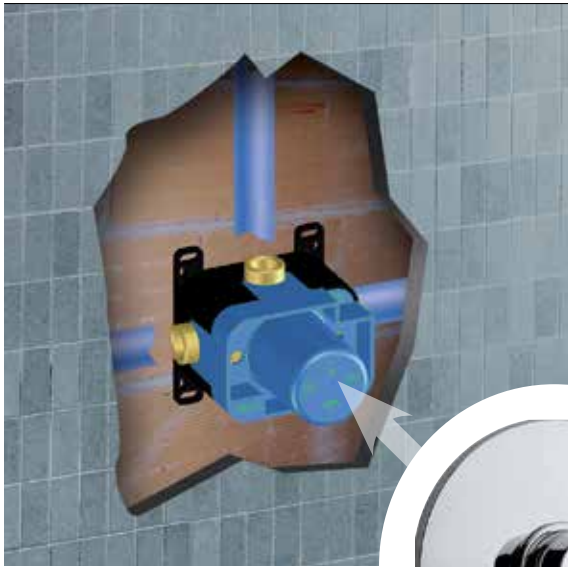

Brass shower kit with joint, water outlet, 1-jet hand shower

and cm 175 Silverflex flexible hose. Body jet.

Soffione regolabile  
Adjustable shower head

art. 50CR745T730BI

art. 50CR759UPQE