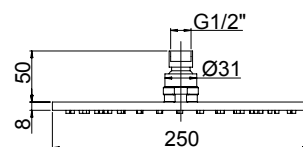

50CR759030EBI

Soffione anticalcare in ottone cromato 300x200 mm.
Anti-limestone, brass shower head, 300x200 mm.