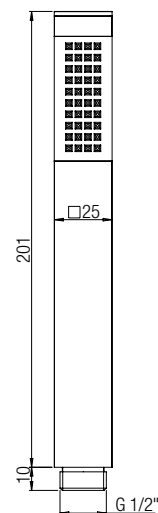

doccette ottone

doccette ottone

53CR155/P6

Doccetta anticalcare QUADRA ottone 1 getto.
SQUARE anti-limestone handshower - 1 jet.