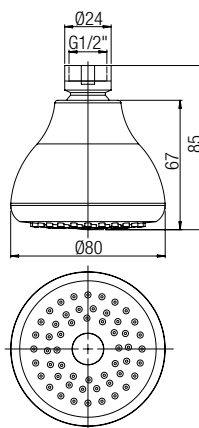

50CR744L4V

Soffione anticalcare ABS 4 getti Ø80.
Anti-limestone abs shower head, 4 jets Ø80.

50CR755

Soffione anticalcare ABS monogetto Ø80.
Anti-limestone abs shower head, 1 jet Ø80.