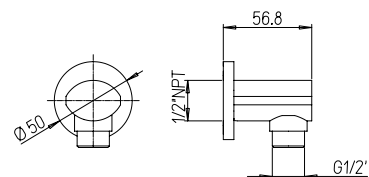

86CR503P

Presacqua a parete OVALE 1/2 x 1/2.
Oval drop ell - 1/2x1/2.