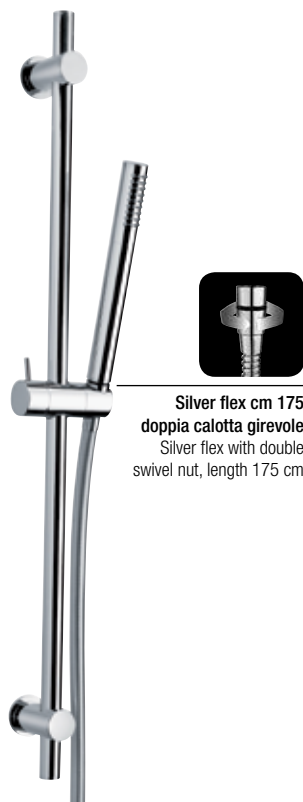

saliscendi ottone brass sliding rails

50CR126/P4

Doccia saliscendi P4 senza portasapone con doccetta anticalcare in metallo e flessibile PVC grigio cm 175.

Sliding rail P4 without soap dish - metal anti-limestone handshower and grey PVC flexible hose length 175 cm.

Silver flex cm 175
doppia calotta girevole
Silver flex with double
swivel nut, length 175 cm