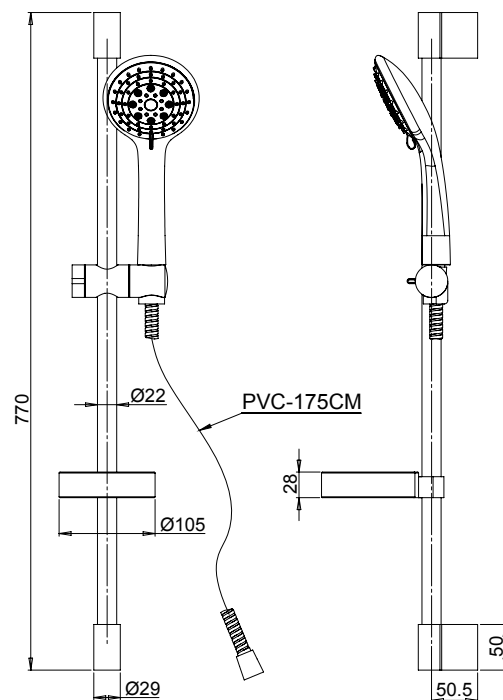

### 50CR124/P25

Doccia saliscendi P25 con portasapone con doccetta anticalcare 5 getti in ABS e flessibile PVC grigio cm 175.

Sliding rail P25 with soap dish -5-jet metal anti-limestone handshower and grey PVC flexible hose length 175 cm.