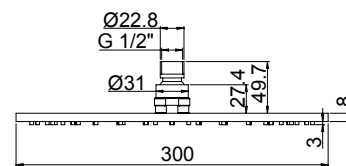

soffioni doccia ottone

brass shower heads