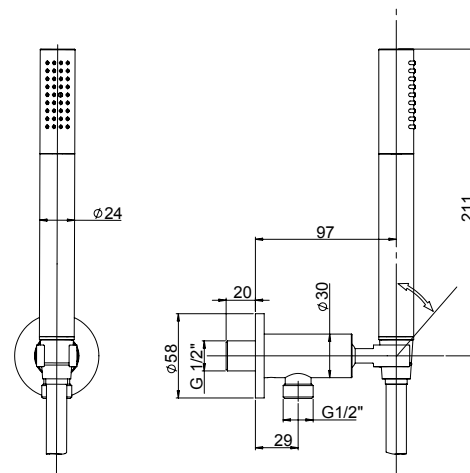

50CR440TP4

Kit doccia a parete snodato con presa acqua in ottone, doccetta ottone 1 getto e flessibile Silverflex cm 175.

Brass shower kit with joint, water outlet, 1-jet hand shower and cm 175 Silverflex flexible hose.