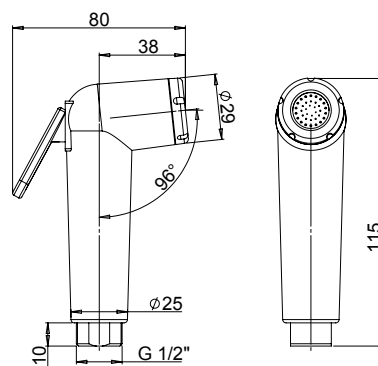

53CR155/574IG2

Doccia igienica in ABS.
ABS hygienic shower.