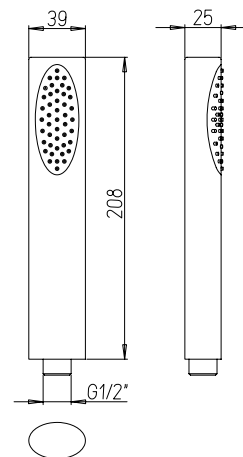

doccette ABS

ABS handshowers

86CR155

Doccetta anticalcare ovale in ABS - 1 getto.
Anti-limestone oval ABS handshower - 1 jet.