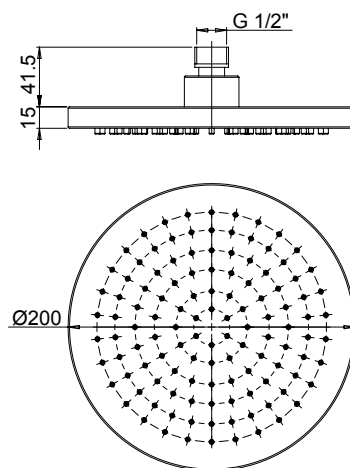

soffioni doccia ABS

ABS showerheads