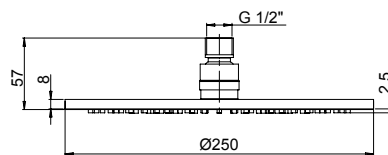

50CR759/25EBI

Soffione anticalcare in ottone cromato Ø250.
Anti-limestone brass showerhead, Ø250.

50CR759/30EBI

Soffione anticalcare in ottone cromato Ø300.
Anti-limestone brass showerhead, Ø300.