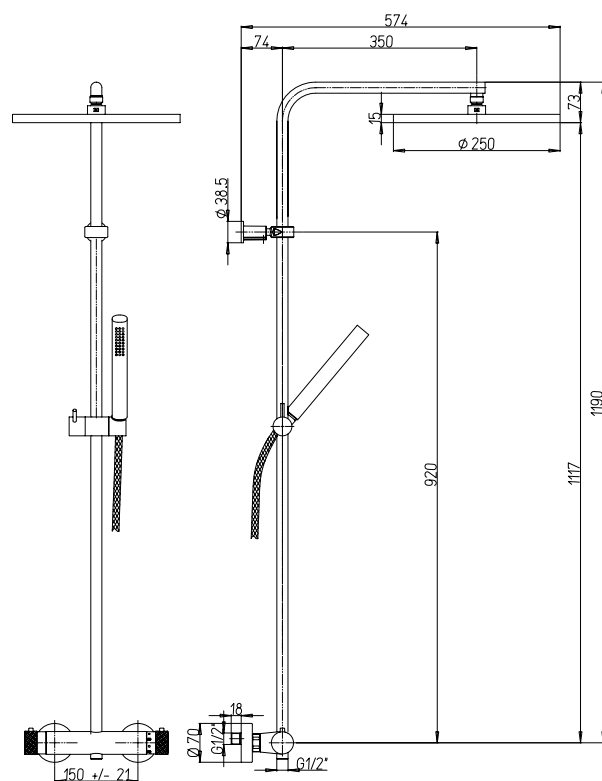

colonna doccia termostatica COX 3 COX 3 thermostatic shower column

Colonna doccia con miscelatore termostatico con maniglie ABS cromate e pulsante di sicurezza 38°, deviatore integrato, tubo in ottone e supporto doccia scorrevole.

Shower column with thermostatic mixer, ABS handles, 38° safety button, integrated diverter, brass tube, adjustable shower holder.

A questa colonna doccia è possibile combinare un soffione e una doccia a mano scegliendo tra le opzioni da noi consigliate nella pagina successiva, in modo da trovare la soluzione più gradevole e funzionale per la vostra doccia.

This shower column can be combined with a shower head and a handshower to select among the options recommended in the next page to find the most convenient solution.