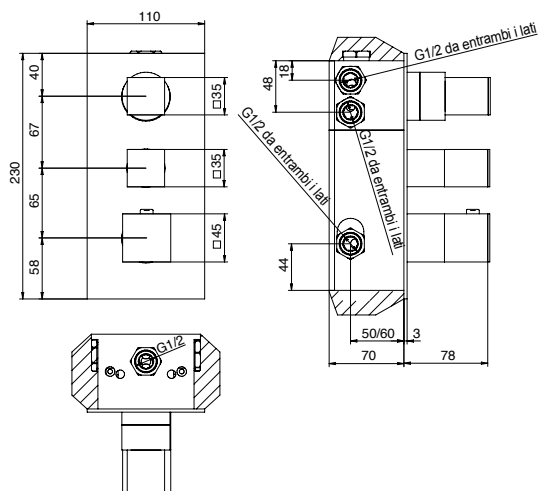

combinazione 5 uscite

5 water outlet scheme

Set maniglia, piastra e cartuccia termostatica.

Soffione anticalcare in acciaio inox 250x250 mm ultrapiatto

Braccio doccia a parete Ø30 con fissaggio rinforzato.

Kit doccia a parete snodato con presa acqua in ottone,

doccetta ottone 1 getto e flessibile Silverflex cm 175.

Soffione laterale idromassaggio.

Set handle, plate and thermostatic cartridge.

Ultra-thin stainless steel and anti-limestone shower head, 250x250.

Ø30 wall mounted shower arm with strengthened fixing.

Brass shower kit with joint, water outlet, 1-jet hand shower

and cm 175 Silverflex flexible hose. Body jet.

art. 50CR745T730BI

art. 50CR759UPQE