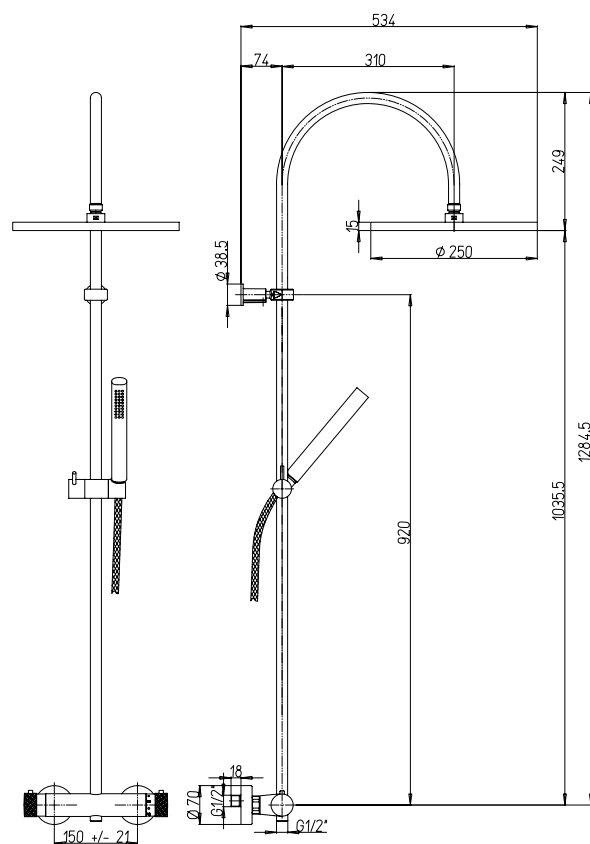

colonna doccia termostatica COX 1 COX 1 thermostatic shower column

Colonna doccia con miscelatore termostatico con maniglie ABS cromate e pulsante di sicurezza 38°, deviatore integrato, tubo in ottone e supporto doccia scorrevole.

Shower column with thermostatic mixer, ABS handles, 38° safety button, integrated diverter, brass tube, adjustable shower holder.

A questa colonna doccia è possibile combinare un soffione e una doccia scegliendo tra le opzioni da noi consigliate nella pagina successiva, in modo da trovare la soluzione più gradevole e funzionale per la vostra doccia.

This shower column can be combined with a shower head and a handshower to select among the options recommended in the next page to find the most convenient solution.