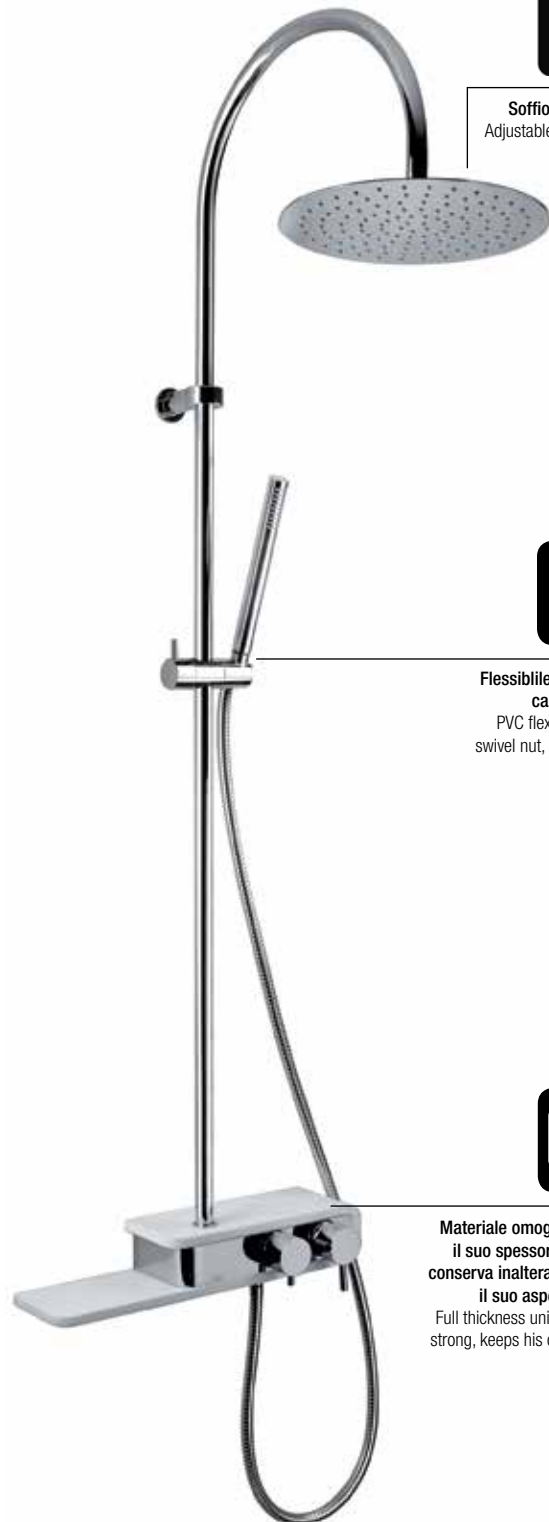

#### ***Anti-limestone function.***

*Cleaning has never been so easy thanks to the anti-limestone systems which guarantee the efficiency of a longlasting product.*

# colonna doccia con miscelatore PAD PAD shower column with mixer

## Art. PDCR689B0

Colonna doccia PAD con miscelatore,  
tubo ottone e con supporto scorrevole.

PAD shower column with mixer,  
brass tube, adjustable shower holder.

**Soffione regolabile**  
Adjustable shower head