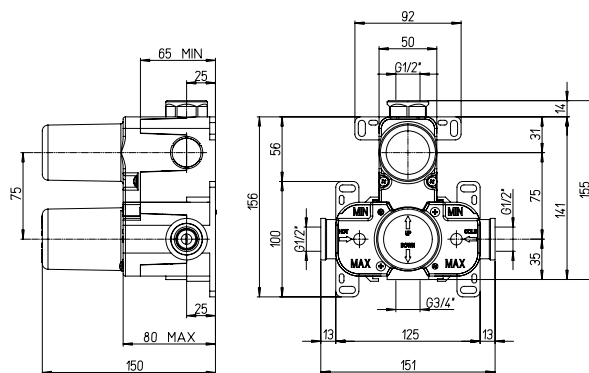

€ 142,00

**690TH**

Set maniglia, piastra e cartuccia termostatica - Set handle, plate and thermostatic cartridge

**89..690THSET LADY**

CR  
OP - PW - YO - BD

**86..690THSET OVO**

CR  
PW

**84..690THSET DAX R**