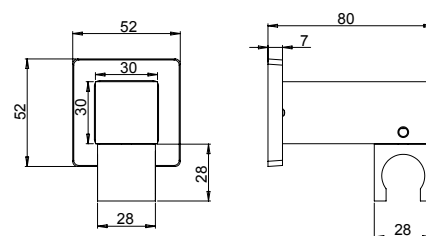

53CR185Q

Supporto murale quadro in ottone a snodo.
Square brass shower holder with joint.