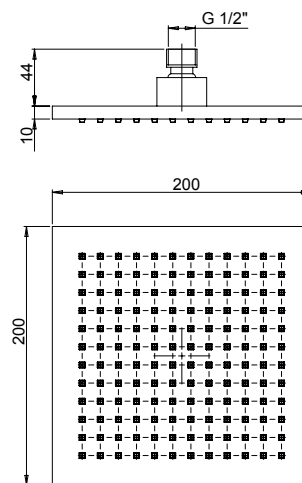

50CR759G5TB24E

Soffione anticalcare in ABS Ø240.

Anti-limestone ABS shower head, Ø240.

50CR759TCASQE

Soffione anticalcare in ABS 200x200 mm.

Anti-limestone ABS shower head, 200x200 mm.